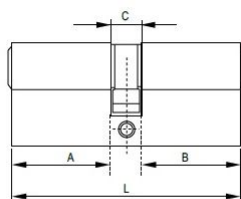

PRODUCT SHEET

Description:

Profile Cylinder, Brass Polished, 90mm (35+10+45mm) FAB Key Way, W/3 SISO Metal Keys, W/Screw

Item number:

14.60.123-0

Units	Box	Carton	HS Code	Barcode
Pcs.	10	50	8301600090	 5704866051361